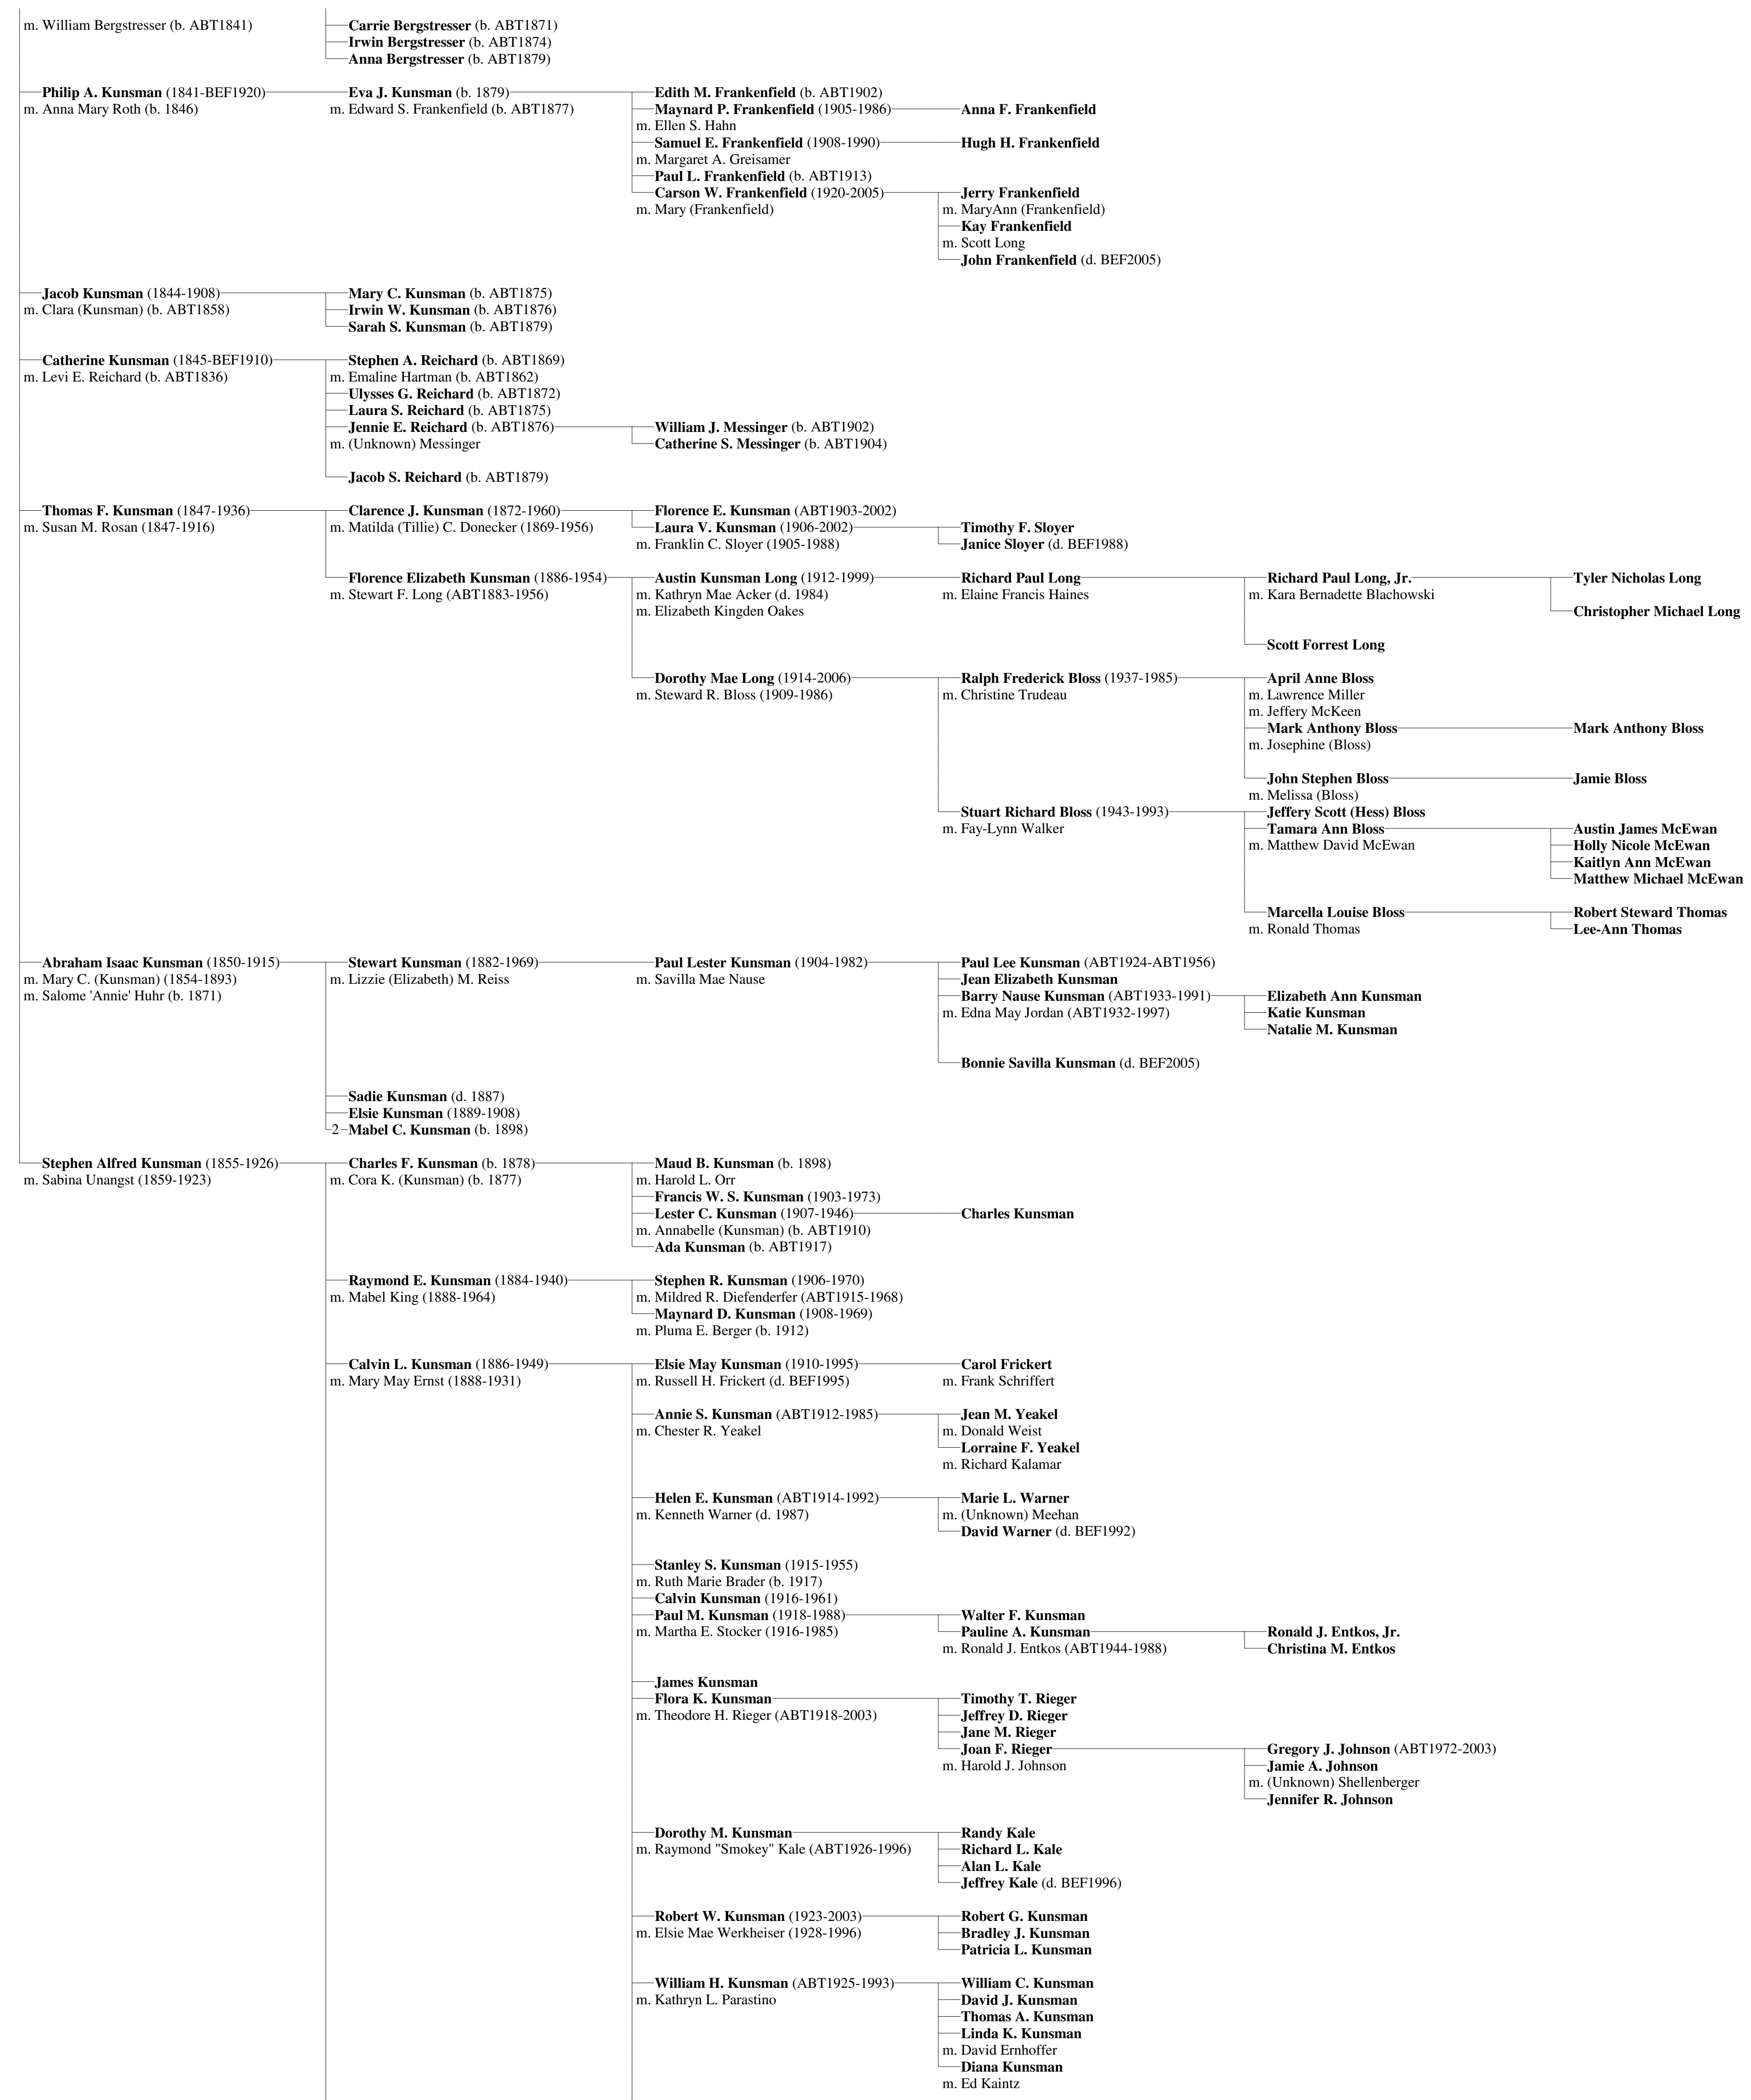

m. William Bergstresser (b. ABT1841)

— Carrie Bergstresser (b. ABT1871)
— Irwin Bergstresser (b. ABT1874)
— Anna Bergstresser (b. ABT1879)

— Philip A. Kunsman (1841-BEF1920)
m. Anna Mary Roth (b. 1846)

Eva J. Kunsman (b. 1879)
m. Edward S. Frankenfield (b. ABT1877)

Edith M. Frankenfield (b. ABT1902)
Maynard P. Frankenfield (1905-1986)
m. Ellen S. Hahn

— Anna F. Frankenfield
— Hugh H. Frankenfield

Samuel E. Frankenfield (1908-1990)
m. Margaret A. Greisamer
Paul L. Frankenfield (b. ABT1913)
— Carson W. Frankenfield (1920-2005)
m. Mary (Frankenfield)

— Jerry Frankenfield
m. MaryAnn (Frankenfield)
— Kay Frankenfield
m. Scott Long
— John Frankenfield (d. BEF2005)

— Jacob Kunsman (1844-1908)
m. Clara (Kunsman) (b. ABT1858)

Mary C. Kunsman (b. ABT1875)
— Irwin W. Kunsman (b. ABT1876)
— Sarah S. Kunsman (b. ABT1879)

— Catherine Kunsman (1845-BEF1910)
m. Levi E. Reichard (b. ABT1836)

Stephan A. Reichard (b. ABT1869)
m. Emaline Hartman (b. ABT1862)
— Ulysses G. Reichard (b. ABT1872)
— Laura S. Reichard (b. ABT1875)
— Jennie E. Reichard (b. ABT1876)
m. (Unknown) Messinger
— Jacob S. Reichard (b. ABT1879)

— William J. Messinger (b. ABT1902)
— Catherine S. Messinger (b. ABT1904)

— Thomas F. Kunsman (1847-1936)
m. Susan M. Rosan (1847-1916)

Clarence J. Kunsman (1872-1960)
m. Matilda (Tillie) C. Donecker (1869-1956)

— Timothy F. Sloyer
— Janice Sloyer (d. BEF1988)

— Florence Elizabeth Kunsman (1886-1954)
m. Stewart F. Long (ABT1883-1956)

Austin Kunsman Long (1912-1999)
m. Kathryn Mae Acker (d. 1984)
m. Elizabeth Kingden Oakes

— Richard Paul Long
m. Elaine Francis Haines

— Richard Paul Long, Jr.
m. Kara Bernadette Blachowski

— Tyler Nicholas Long
— Christopher Michael Long

— Dorothy Mae Long (1914-2006)
m. Stewart R. Bloss (1909-1986)

— Ralph Frederick Bloss (1937-1985)
m. Christine Trudeau

— Mark Anthony Bloss
— Jamie Bloss

— Stuart Richard Bloss (1943-1993)
m. Fay-Lynn Walker

— Jeffery Scott (Hess) Bloss
— Tamara Ann Bloss
m. Mathew David McEwan

— Marcella Louise Bloss
m. Ronald Thomas

— Robert Stewart Thomas
— Lee-Ann Thomas

— Abraham Isaac Kunsman (1850-1915)
m. Mary C. (Kunsman) (1854-1893)
m. Salome 'Annie' Huhr (b. 1871)

Stewart Kunsman (1882-1969)
m. Lizzie (Elizabeth) M. Reiss

Paul Lester Kunsman (1904-1982)
m. Savilla Mae Nause

— Elizabeth Ann Kunsman
— Katie Kunsman
— Natalie M. Kunsman

— Bonnie Savilla Kunsman (d. BEF2005)

— Sadie Kunsman (d. 1887)
— Elsie Kunsman (1889-1908)
— Mabel C. Kunsman (b. 1898)

— Stephen Alfred Kunsman (1855-1926)
m. Sabina Unangst (1859-1923)

Charles F. Kunsman (b. 1878)
m. Cora K. (Kunsman) (b. 1877)

Maud B. Kunsman (b. 1898)
m. Harold L. Orr

— Charles Kunsman

— Raymond E. Kunsman (1884-1940)
m. Mabel King (1888-1964)

Stephan R. Kunsman (1906-1970)
m. Mildred R. Diefenderfer (ABT1915-1968)

— Maynard D. Kunsman (1908-1969)
m. Pluma E. Berger (b. 1912)

— Calvin L. Kunsman (1886-1949)
m. Mary May Ernst (1888-1931)

Elsie May Kunsman (1910-1995)
m. Russell H. Frickert (d. BEF1995)